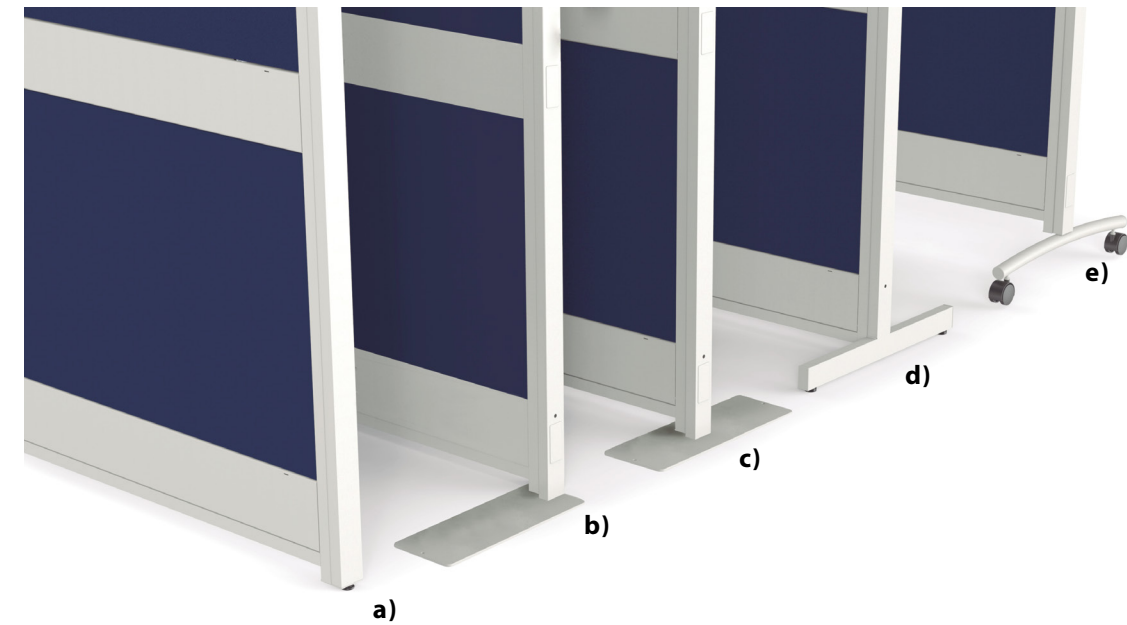

- a) Remate básico:
Mod. 298 (120 cms)
Mod. 297 (160 cms)
- b) Soporte a pared Conector (54.5x14cm):
Mod. 329 (120 cms)
Mod. 327 (160 cms)

Soporte a pared Remate (54.5x14cm):
Mod. 330 (120 cms)
Mod. 328 (160 cms)
- c) Soporte rectangular Conector (54.5x14cm):
Mod. 389 (120 cms)
Mod. 399 (160 cms)